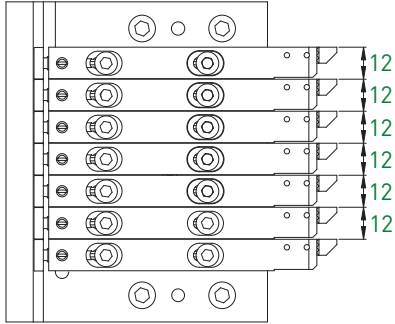

Tsugami P034

max + 17 outils
+ 17 Werkzeuge
+ 17 tools

ML12

ML12-P034-1-7T