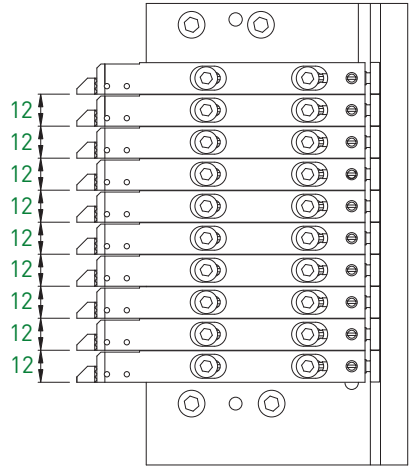

Tsugami P034

max + 17 outils
+ 17 Werkzeuge
+ 17 tools

ML12

ML12-P034-1-7T